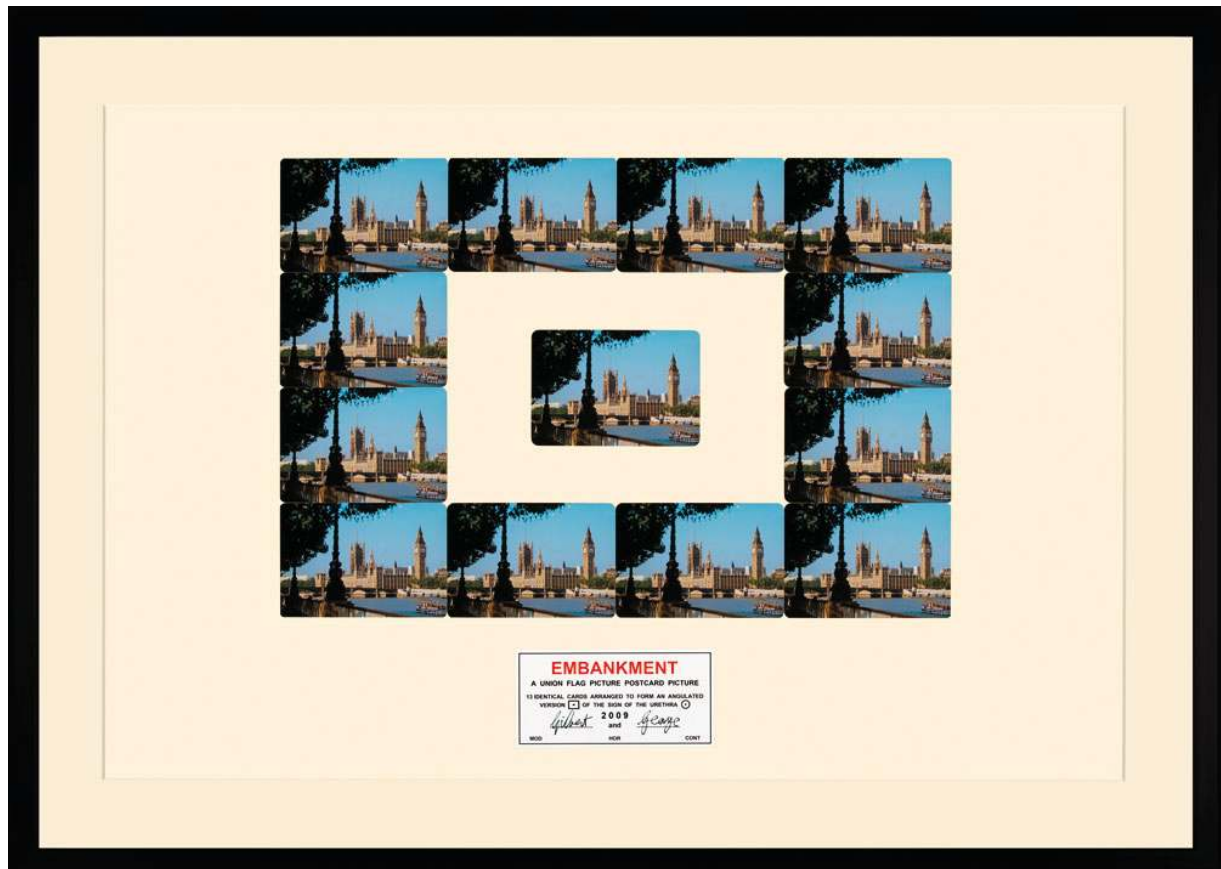

GILBERT & GEORGE

EMBANKMENT

From: Urethra Postcard Pieces, 2009

mixed media

unique

signed and dated

88 x 123 cm | 34.65 x 48.43 in

GILB0053

16.750,00 £ net

or 25.000 $ net

incl. frame