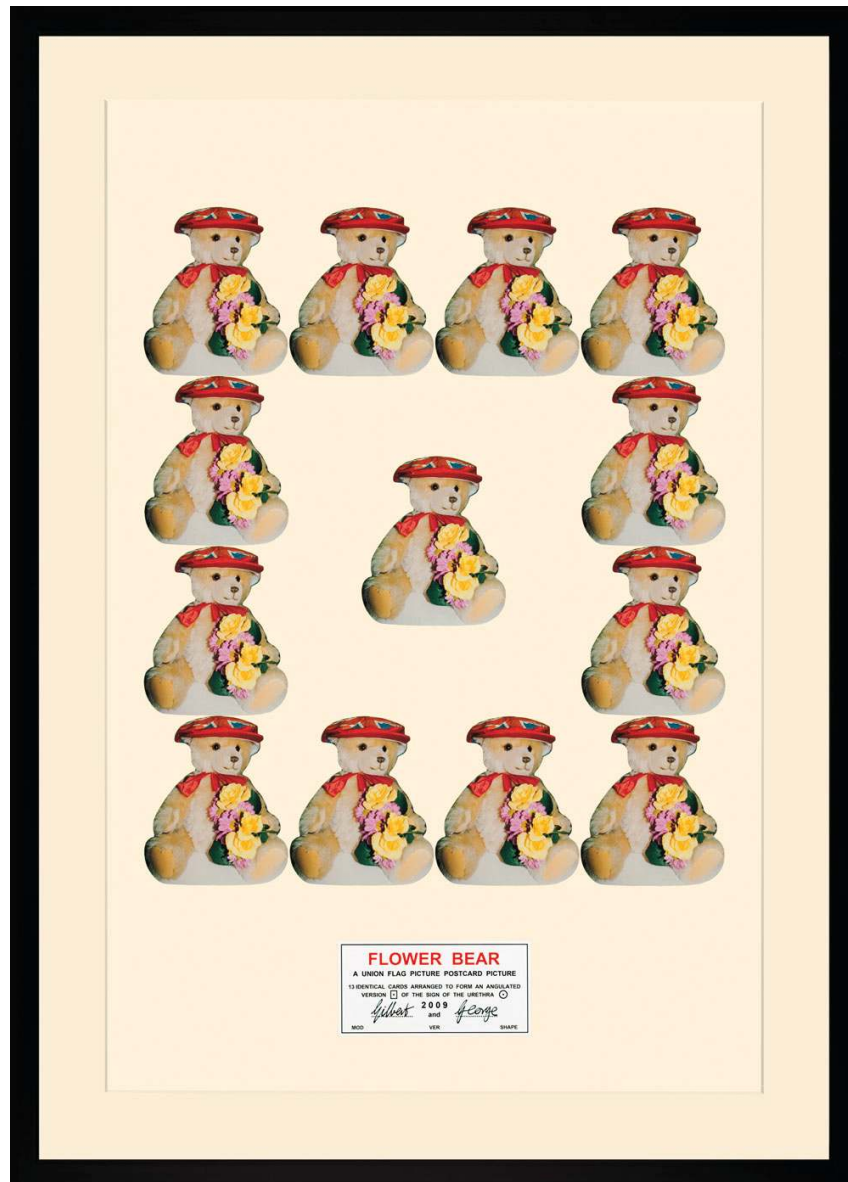

GILBERT & GEORGE

FLOWER BEAR

From: Urethra Postcard Pieces, 2009

mixed media

unique

signed and dated

123 x 88 cm | 48.43 x 34.65 in

GILB0058

16.750,00 £ net

or 25.000 $ net

incl. frame